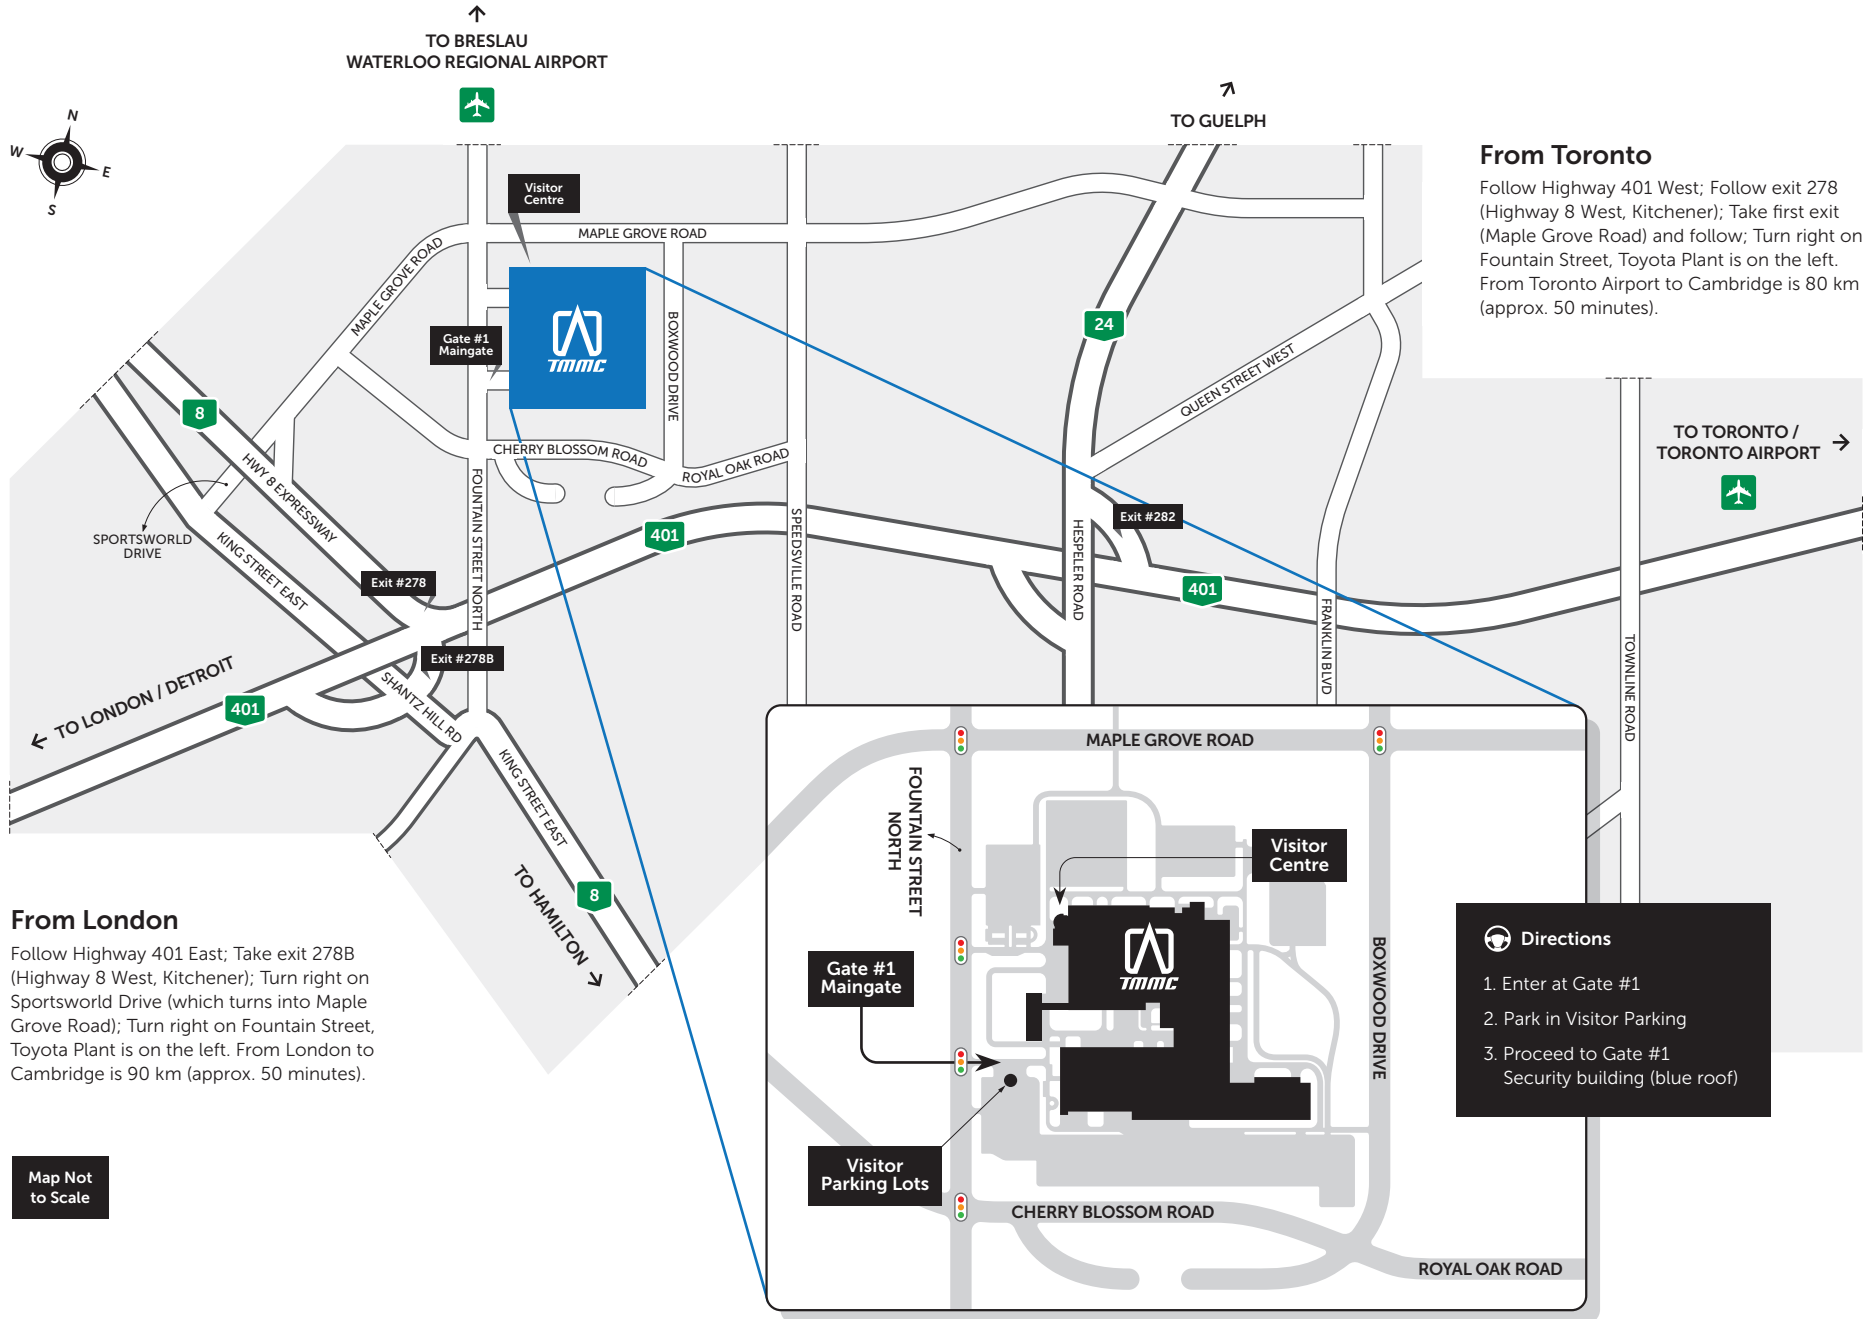

DIRECTIONS TO

Toyota Motor Manufacturing Canada Inc.

1055 Fountain Street North
Cambridge, Ontario, Canada N3H 4R7
Telephone: (519) 653-1111

From Toronto

Follow Highway 401 West; Follow exit 278 (Highway 8 West, Kitchener); Take first exit (Maple Grove Road) and follow; Turn right on Fountain Street, Toyota Plant is on the left. From Toronto Airport to Cambridge is 80 km (approx. 50 minutes).

From London

Follow Highway 401 East; Take exit 278B (Highway 8 West, Kitchener); Turn right on Sportsworld Drive (which turns into Maple Grove Road); Turn right on Fountain Street, Toyota Plant is on the left. From London to Cambridge is 90 km (approx. 50 minutes).

Map Not to Scale