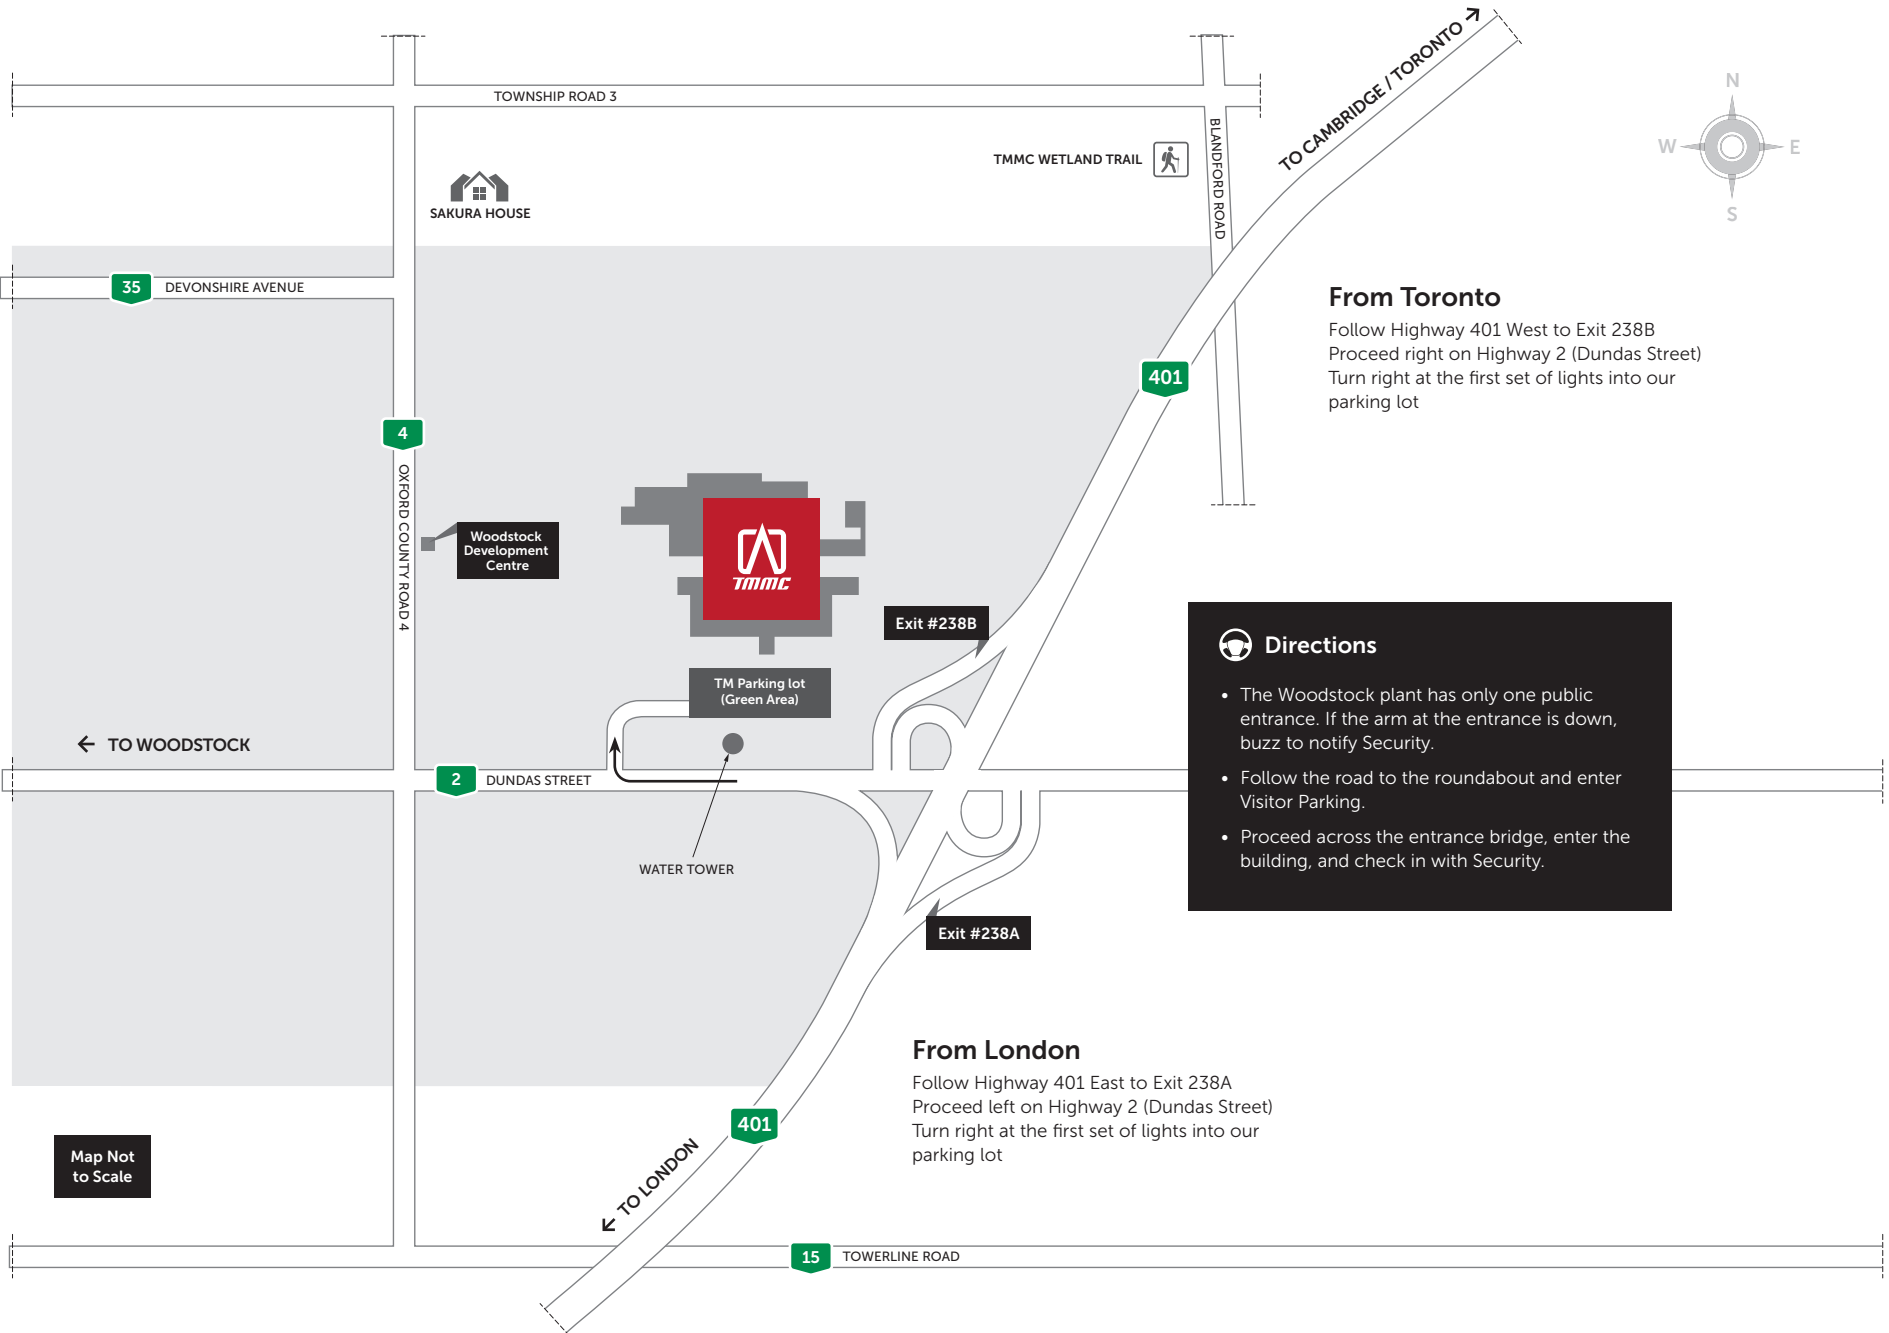

DIRECTIONS TO

Toyota Motor Manufacturing Canada Inc. – Woodstock

1717 Dundas Street
Woodstock, Ontario N4S 0A4
Telephone: (519) 653-1111

From Toronto

Follow Highway 401 West to Exit 238B
Proceed right on Highway 2 (Dundas Street)
Turn right at the first set of lights into our parking lot

Directions

- The Woodstock plant has only one public entrance. If the arm at the entrance is down, buzz to notify Security.
- Follow the road to the roundabout and enter Visitor Parking.
- Proceed across the entrance bridge, enter the building, and check in with Security.

From London

Follow Highway 401 East to Exit 238A
Proceed left on Highway 2 (Dundas Street)
Turn right at the first set of lights into our parking lot

Map Not to Scale